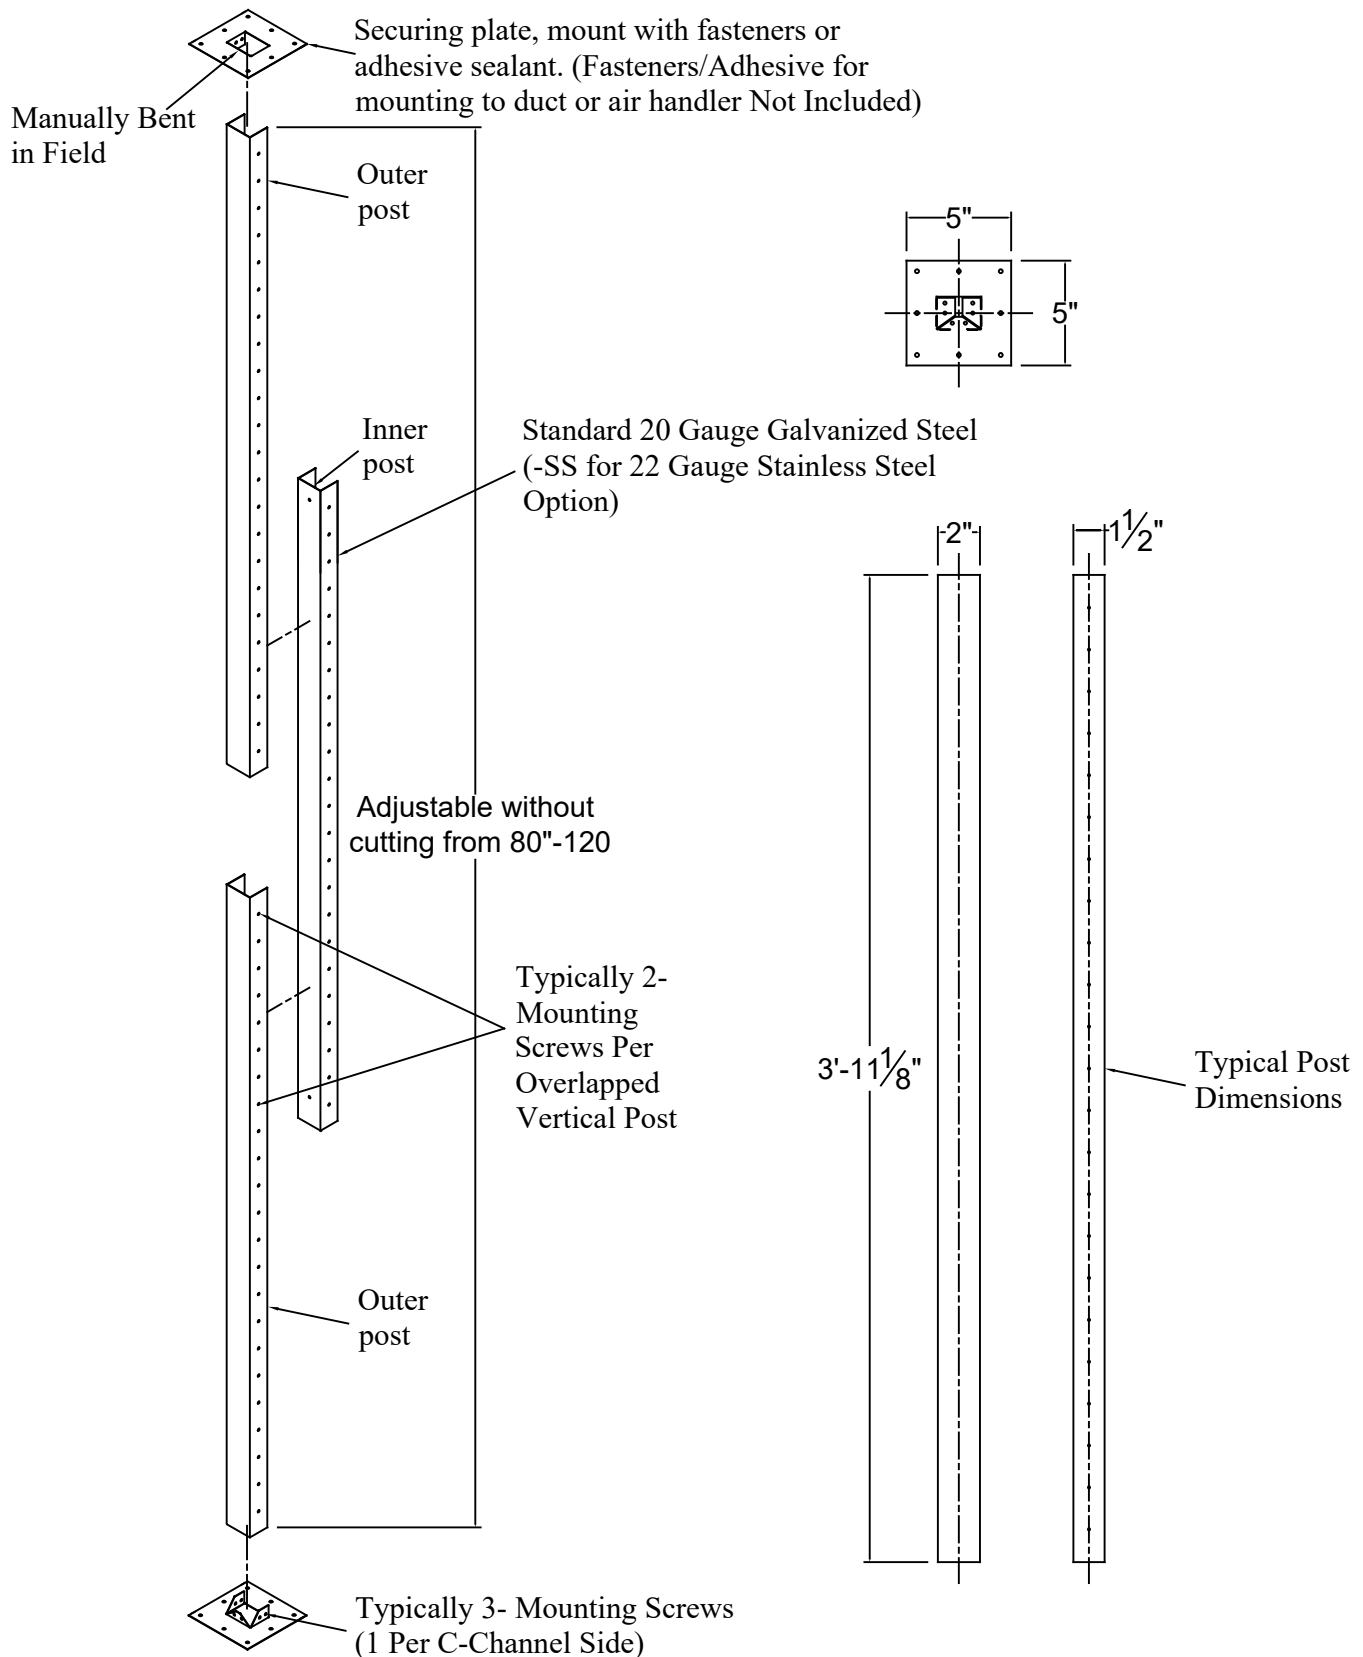

Date: 7/19/20

Scale:

Creator: JSM

Ultravation, Inc.

212 Ideal Way.
 Poultney Vermont 05764.
 Ph: 802-287-9735
 Fx: 802-287-9203
 www.Ultravation.com

Part #: VXP-120 Drawing #: VXP120-DSS Rev -*

Description: Verticle expansion post for UVMatrix LCI & UVMatrix EZ systems. Adjustable without cutting from 80" to 120", , (Ships with 3- Verticle posts, 2- Securing Plates, 14- Self Tapping screws). Standard 20 Gauge Gavanized Steel with optional 22 Gauge Stainless Steel.