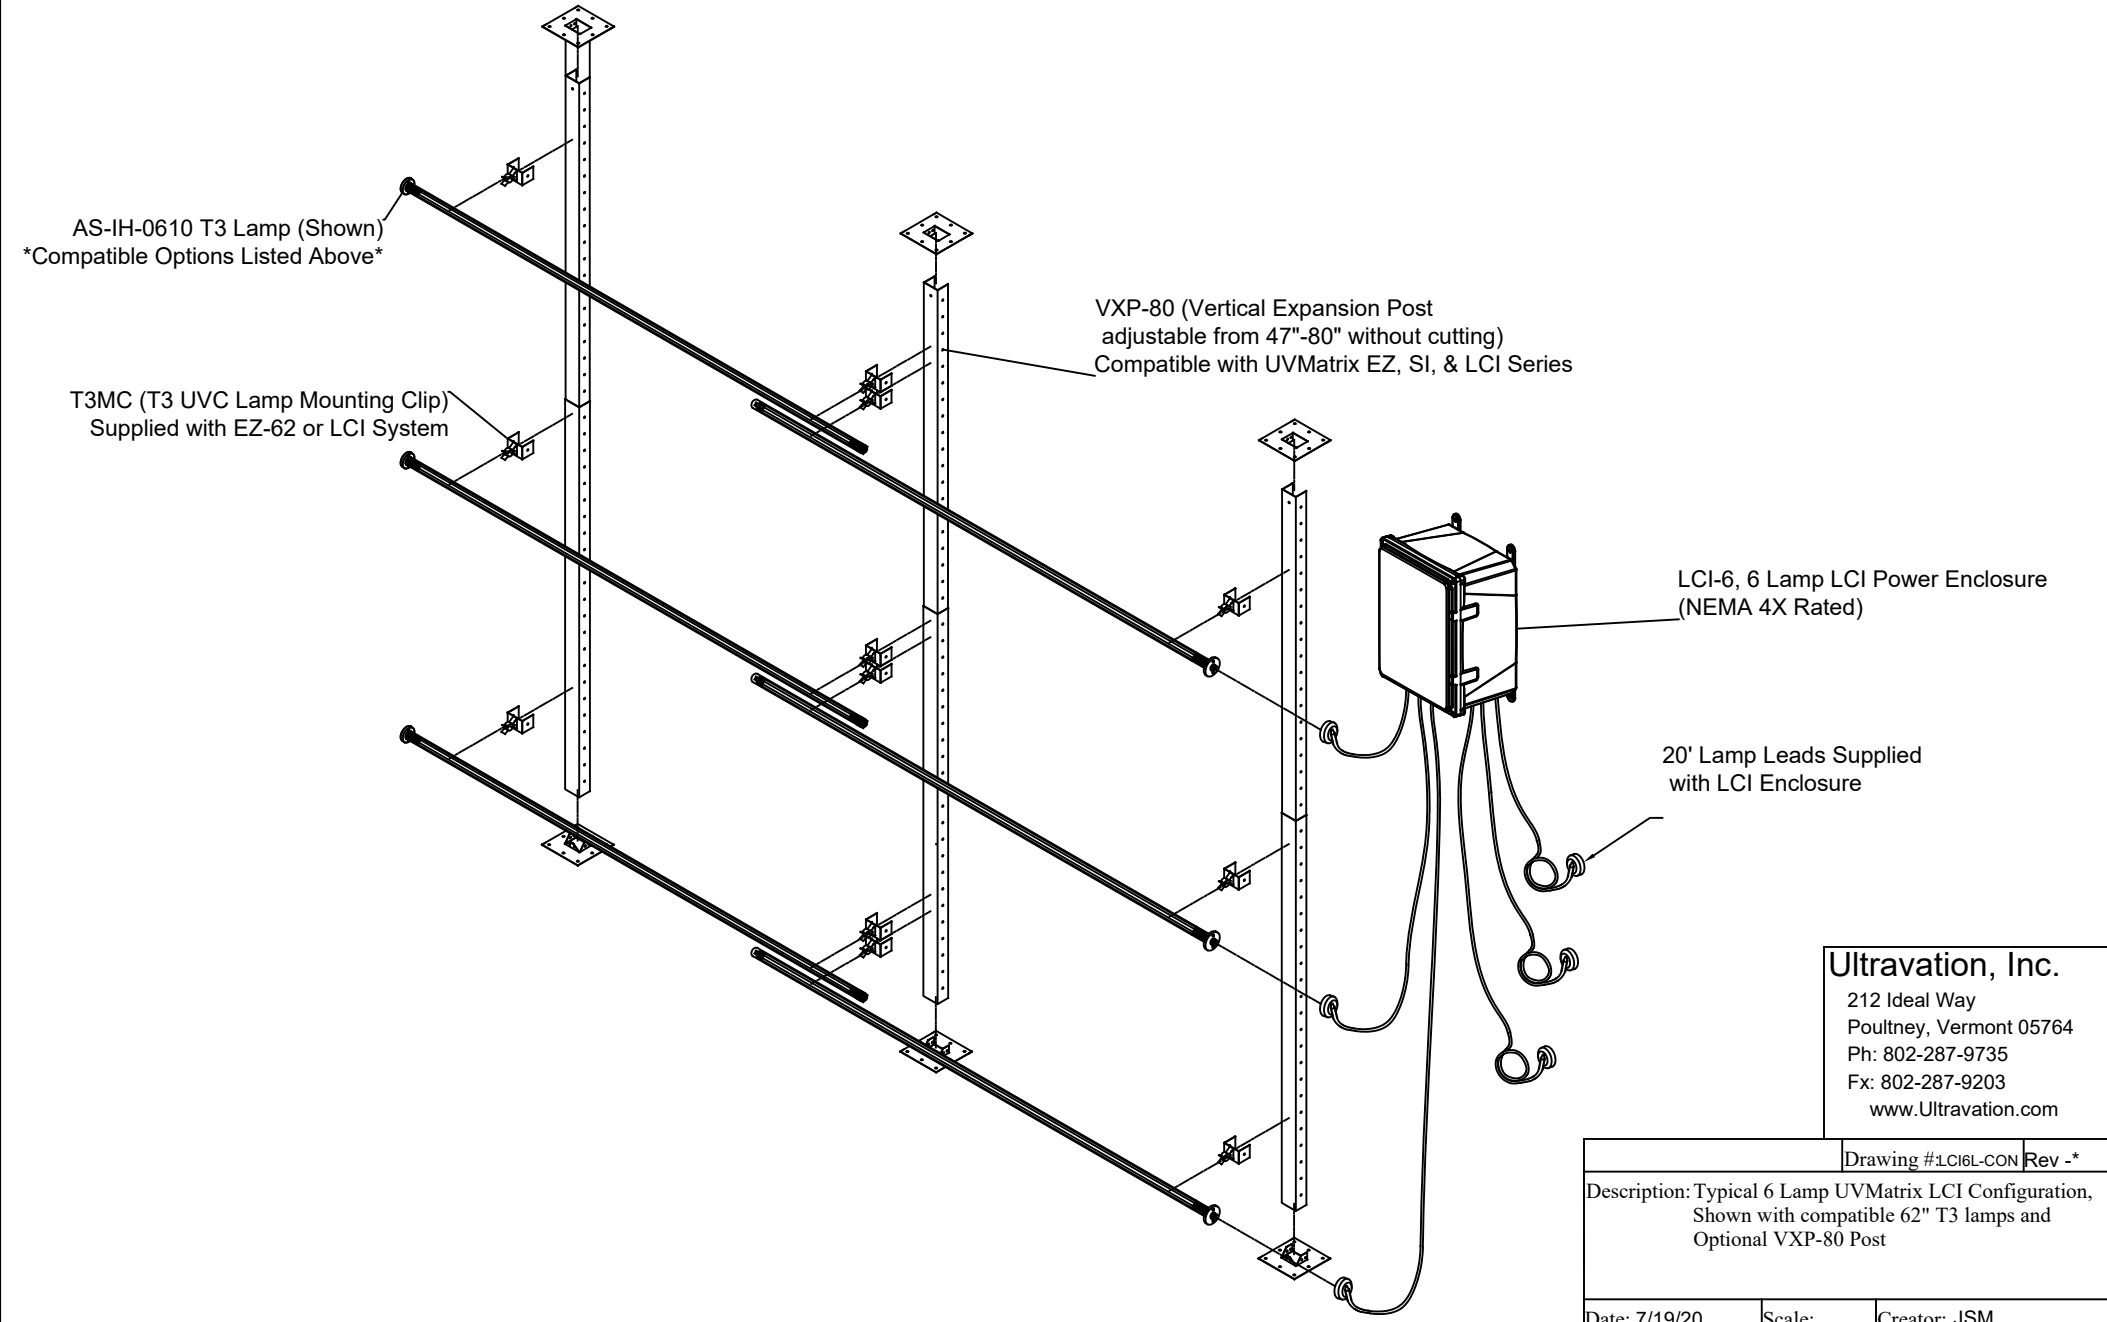

Date: 7/19/20

Scale:

Creator: JSM

Ultravation, Inc.

212 Ideal Way.
 Poultney Vermont 05764.
 Ph: 802-287-9735
 Fx: 802-287-9203
 www.Ultravation.com

Part #: VXP-120 Drawing #: VXP120-DSS Rev -*

Description: Verticle expansion post for UVMatrix LCI & UVMatrix EZ systems. Adjustable without cutting from 80" to 120", , (Ships with 3- Verticle posts, 2- Securing Plates, 14- Self Tapping screws). Standard 20 Gauge Gavanized Steel with optional 22 Gauge Stainless Steel.

Date: 1/26/20 Scale: Creator: JSM

Models & Specifications

Model Number	Description	Includes	
UVMatrix LCI-6	Light Commercial Irradiation Kit, NEMA 4X enclosure and 20' lamp leads for internal or external mounting of electronics	Power Enclosure, Lamp Leads, & Lamp Mounting Brackets/Clips	
UVMatrix LCI-6-M	Light Commercial Irradiation Kit, Lamp Status, Building Integration Terminals within NEMA 4X enclosure and 20' lamp leads for internal or external mounting of electronics	Power Enclosure with LED Status Indicator & Dry contacts, Lamp Leads, & Lamp Mounting Brackets/Clips	
	Compatible Lamp Options		
	Lamp Part Number	Lamp Length (X)	Power Consumption
	AS-IH-0611	33" T3 Lamp	.35 amps @ 120V
	AS-IH-0612	48" T3 Lamp	.49 amps @ 120V
	AS-IH-0610	62" T3 Lamp	.625 amps @ 120V