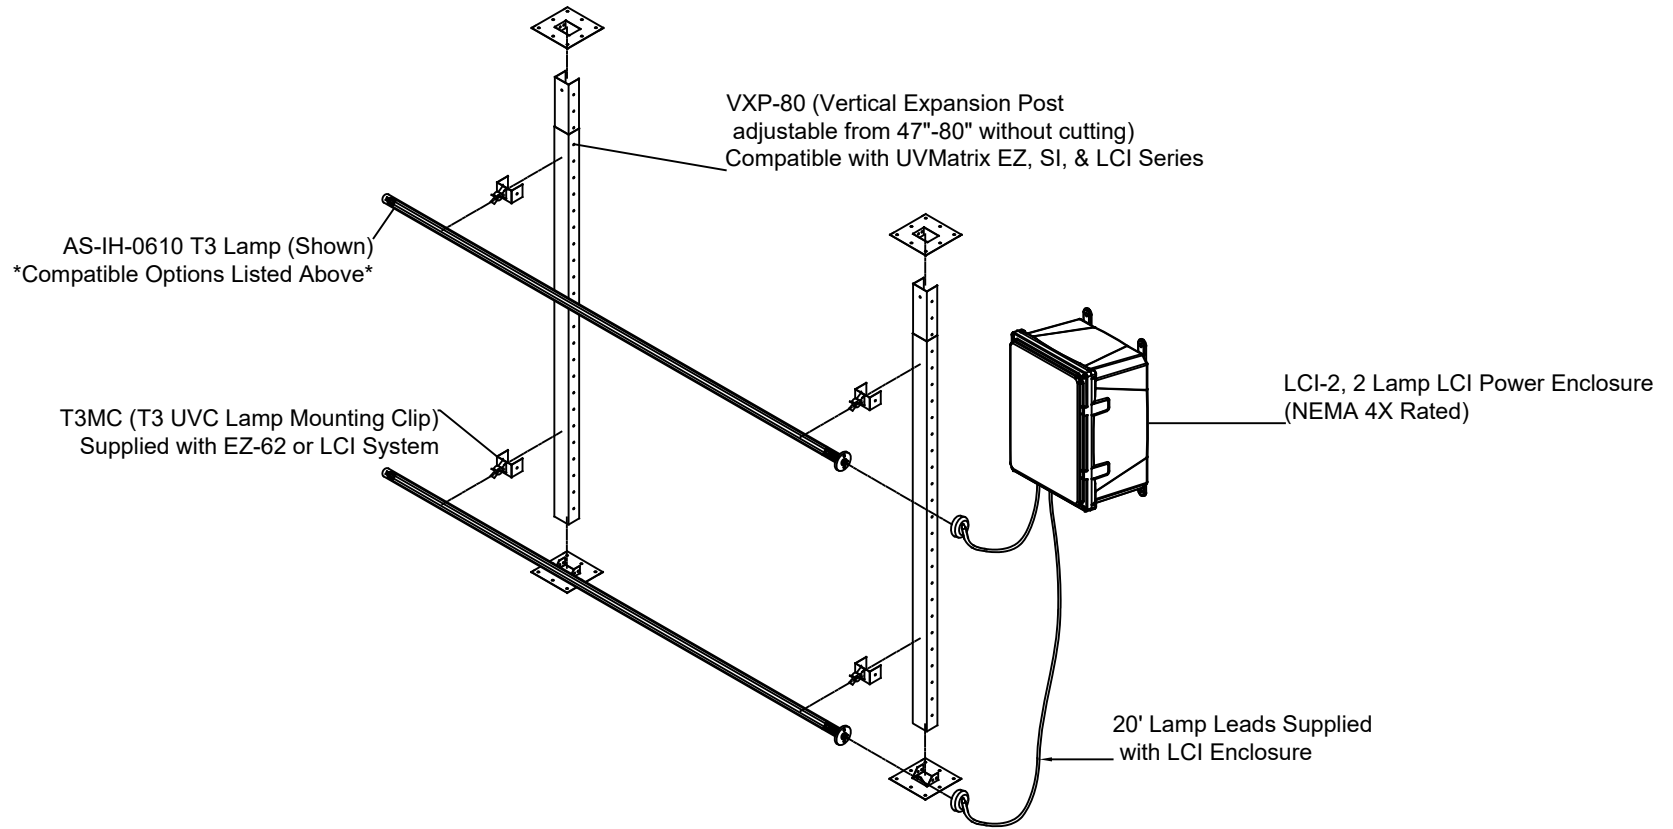

Models & Specifications

Model Number	Description	Includes	
UVMatrix LCI-2	Light Commercial Irradiation Kit, NEMA 4X enclosure and 20' lamp leads for internal or external mounting of electronics	Power Enclosure, Lamp Leads, & Lamp Mounting Brackets/Clips	
UVMatrix LCI-2-M	Light Commercial Irradiation Kit, Lamp Status, Building Integration Terminals within NEMA 4X enclosure and 20' lamp leads for internal or external mounting of electronics	Power Enclosure with LED Status Indicator & Dry contacts, Lamp Leads, & Lamp Mounting Brackets/Clips	
	Compatible Lamp Options		
	Lamp Part Number	Lamp Length (X)	Power Consumption
	AS-IH-0611	33" T3 Lamp	.35 amps @ 120V
	AS-IH-0612	48" T3 Lamp	.49 amps @ 120V
	AS-IH-0610	62" T3 Lamp	.625 amps @ 120V

Date: 7/19/20

Scale:

Creator: JSM

Ultravation, Inc.

212 Ideal Way.
 Poultney Vermont 05764.
 Ph: 802-287-9735
 Fx: 802-287-9203
 www.Ultravation.com

Part #: VXP-120 Drawing #: VXP120-DSS Rev -*

Description: Verticle expansion post for UVMatrix LCI & UVMatrix EZ systems. Adjustable without cutting from 80" to 120", , (Ships with 3- Verticle posts, 2- Securing Plates, 14- Self Tapping screws). Standard 20 Gauge Gavanized Steel with optional 22 Gauge Stainless Steel.

Date: 1/26/20 Scale: Creator: JSM

Models & Specifications

Model Number	Description	Includes	
UVMatrix LCI-6	Light Commercial Irradiation Kit, NEMA 4X enclosure and 20' lamp leads for internal or external mounting of electronics	Power Enclosure, Lamp Leads, & Lamp Mounting Brackets/Clips	
UVMatrix LCI-6-M	Light Commercial Irradiation Kit, Lamp Status, Building Integration Terminals within NEMA 4X enclosure and 20' lamp leads for internal or external mounting of electronics	Power Enclosure with LED Status Indicator & Dry contacts, Lamp Leads, & Lamp Mounting Brackets/Clips	
	Compatible Lamp Options		
	Lamp Part Number	Lamp Length (X)	Power Consumption
	AS-IH-0611	33" T3 Lamp	.35 amps @ 120V
	AS-IH-0612	48" T3 Lamp	.49 amps @ 120V
	AS-IH-0610	62" T3 Lamp	.625 amps @ 120V