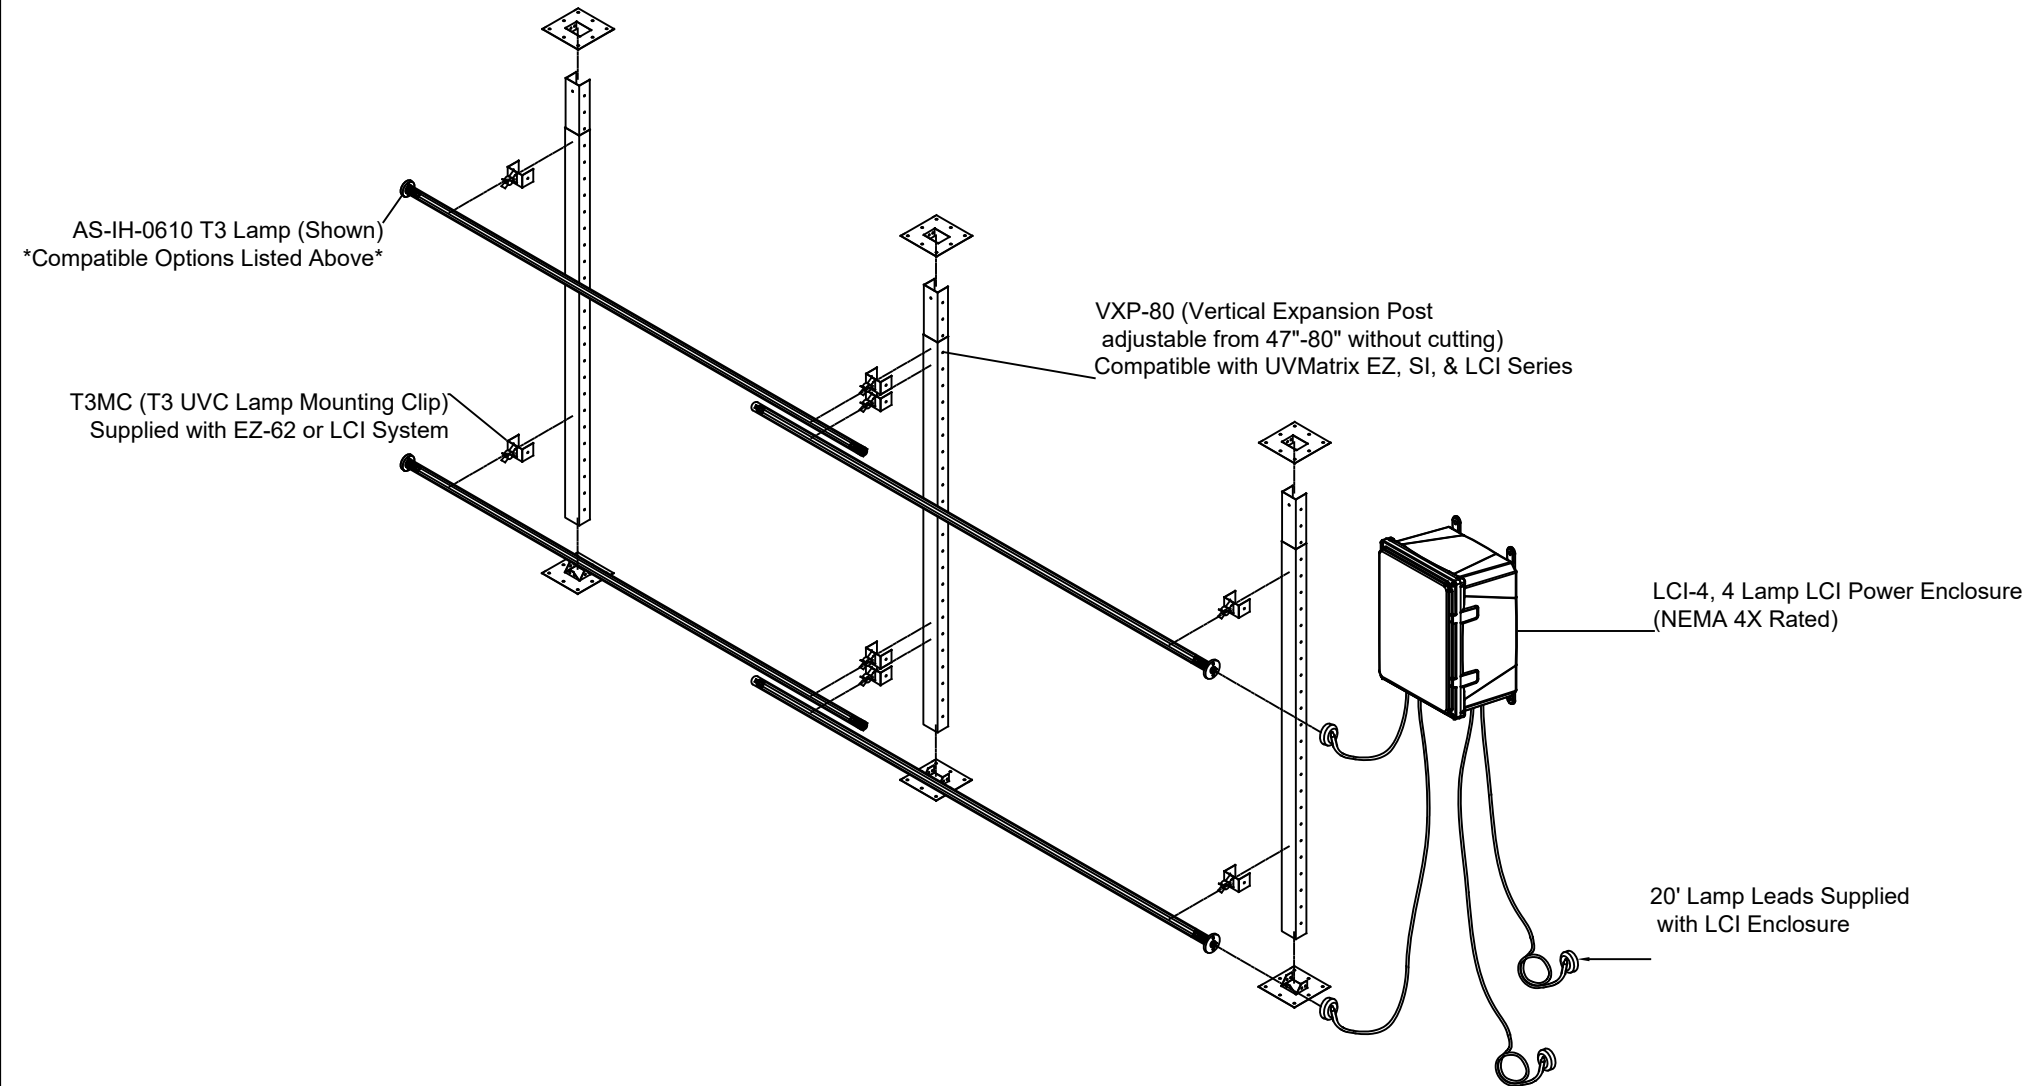

Models & Specifications

Model Number	Description	Includes	
UVMatrix LCI-4	Light Commercial Irradiation Kit, NEMA 4X enclosure and 20' lamp leads for internal or external mounting of electronics	Power Enclosure, Lamp Leads, & Lamp Mounting Brackets/Clips	
UVMatrix LCI-4-M	Light Commercial Irradiation Kit, Lamp Status, Building Integration Terminals within NEMA 4X enclosure and 20' lamp leads for internal or external mounting of electronics	Power Enclosure with LED Status Indicator & Dry contacts, Lamp Leads, & Lamp Mounting Brackets/Clips	
	Compatible Lamp Options		
	Lamp Part Number	Lamp Length (X)	Power Consumption
	AS-IH-0611	33" T3 Lamp	.35 amps @ 120V
	AS-IH-0612	48" T3 Lamp	.49 amps @ 120V
	AS-IH-0610	62" T3 Lamp	.625 amps @ 120V

Ultravation, Inc.

212 Ideal Way
Poultney, Vermont 05764
Ph: 802-287-9735
Fx: 802-287-9203
www.Ultravation.com

Drawing #LCI4L-CON Rev -*

Description: Typical 4 Lamp UVMatrix LCI Configuration,
Shown with compatible 62" T3 lamps and
Optional VXP-80 Post

Date: 7/19/20

Scale:

Creator: JSM