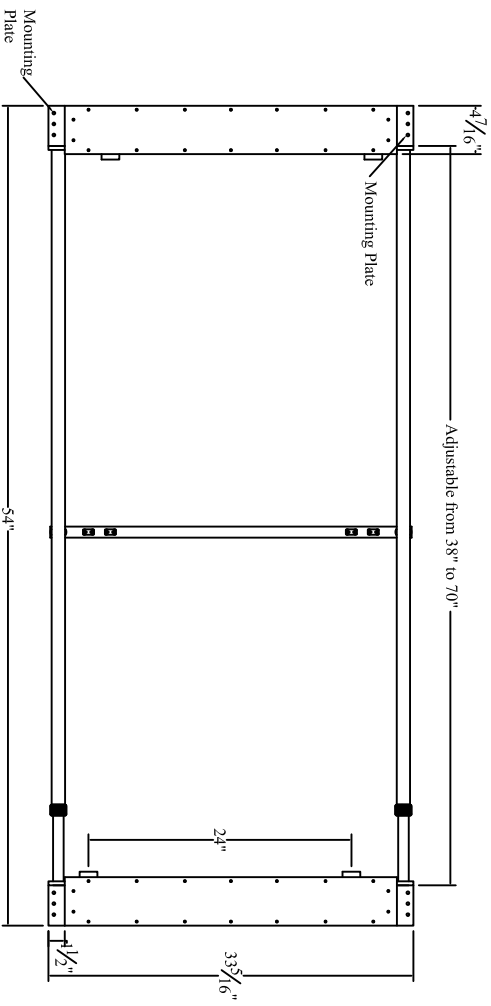

Specifications

Material: 20 ga. Domestic Galvanized Steel (22 ga. Stainless Steel available)
Lamps: 4- 33" UVC lamps (Quartz sleeve for max thermal optimization)
Power Supply: 120v Outdoor Rated Electronic power supply
Power Consumption: 150 Watts / 1.45 amps @ 120v
Electrical Housing: Water Tight Design
Note: Mounting hardware supplied

Ultravation, Inc.

2112 Ideal Way
 Poulney, Vermont 05764
 Ph: 802-287-9735
 Fx: 802-287-9203
 www.Ultravation.com

Part #: UV Matrix SI-4/G36 120 Drawing #: DC-1H-3294 Rev -*

Description: UVMatrix SI with 4 33" UVC lamps.
 Expandable width design. Water tight electrical housing