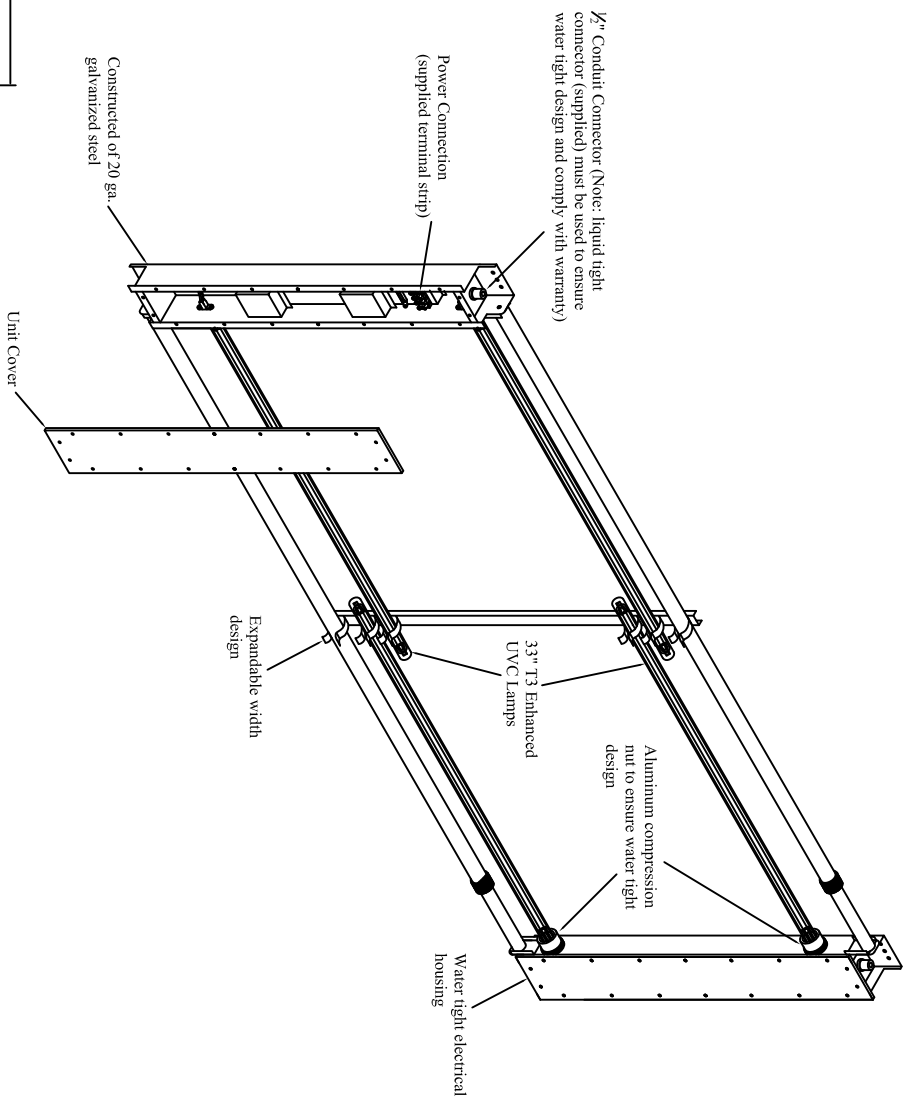

Specifications

Material: 20 ga. Domestic Galvanized Steel (22 ga. Stainless Steel available)
Lamps: 4- 33" UVC lamps (Quartz sleeve for max thermal optimization)
Power Supply: 120v Outdoor Rated Electronic power supply
Power Consumption: 150 Watts / 1.45 amps @ 120v
Electrical Housing: Water Tight Design
Note: Mounting hardware supplied

Ultravation, Inc.

2112 Ideal Way
 Poulney, Vermont 05764
 Ph: 802-287-9735
 Fx: 802-287-9203
 www.Ultravation.com

Part #: UV Matrix SI-4/G36 120 Drawing #: DC-1H-3294 Rev -*

Description: UVMatrix SI with 4 33" UVC lamps.
 Expandable width design. Water tight electrical housing

Date: 5/19/09 Scale: Creator: JSM