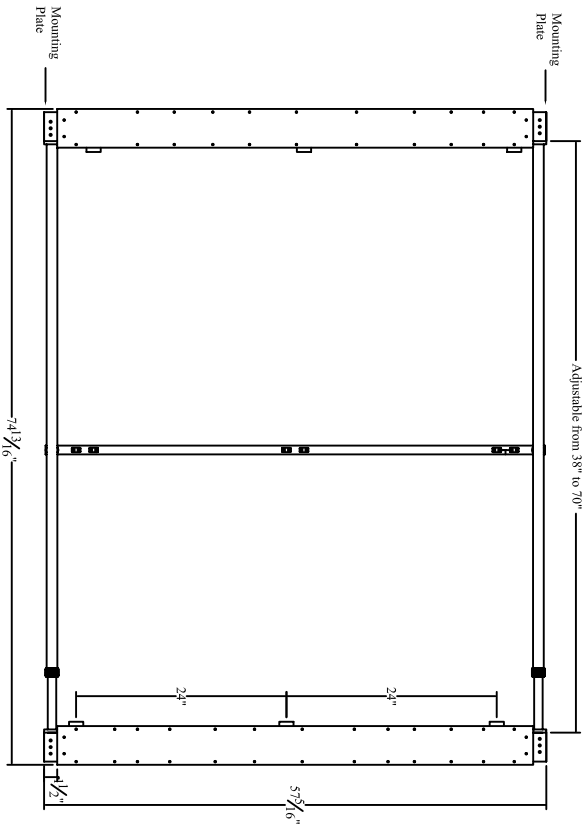

Specifications

- Material: 20 ga. Domestic Galvanized Steel (22 ga. Stainless Steel available)
- Lamps: 6- 33" UVC lamps (Quartz sleeve for max thermal optimization)
- Power Supply: 120v Outdoor Rated Electronic power supply
- Power Consumption: 234 Watts / 1.95 amps @ 120v
- Electrical Housing: Water Tight Design

Note: Mounting hardware supplied

Ultravation, Inc.

212 Ideal Way
Poulney, Vermont 05764
Ph: 802-287-9735
Fx: 802-287-9203
www.Ultravation.com

Part #: UV Matrix SI-6/G36 120

Drawing # DC-IH-3328 Rev -*

Description: UVMatrix SI with 6 33" UVC lamps.
Expandable width design. Water tight electrical housing

Date: 1/19/09

Scale:

Creator: JSM