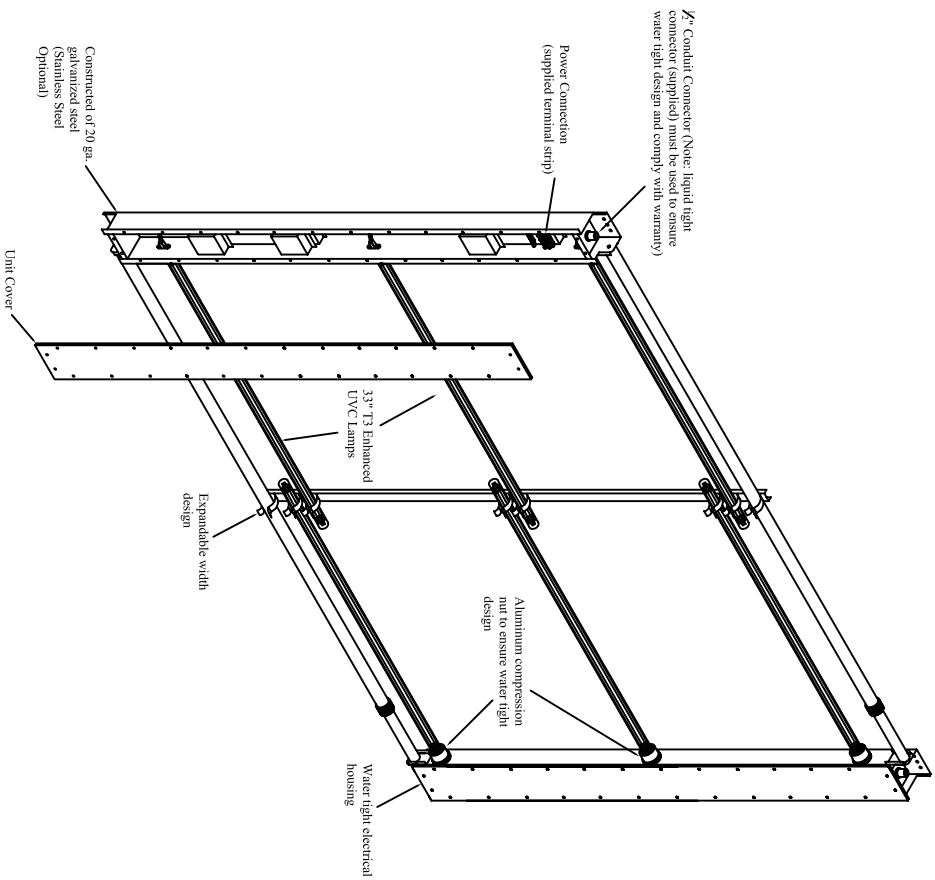

Specifications

- Material: 20 ga. Domestic Galvanized Steel (22 ga. Stainless Steel available)
- Lamps: 6- 33" UVC lamps (Quartz sleeve for max thermal optimization)
- Power Supply: 120v Outdoor Rated Electronic power supply
- Power Consumption: 234 Watts / 1.95 amps @ 120v
- Electrical Housing: Water Tight Design

Note: Mounting hardware supplied

Ultravation, Inc.

212 Ideal Way
 Poulney, Vermont 05764
 Ph: 802-287-9735
 Fx: 802-287-9203
 www.Ultravation.com

Part #: UV Matrix SI-6/G36 120

Drawing # DC-IH-3328 Rev -*

Description: UVMatrix SI with 6 33" UVC lamps.
 Expandable width design. Water tight electrical housing

Date: 1/19/09

Scale:

Creator: JSM